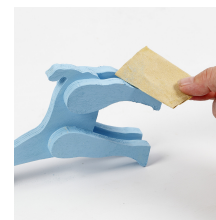

Decorations for a Christening with wooden Animals, folded Napkins, Menu Cards, Pom-poms and Helium Balloons
 Inspiration: 15298

Decorations for a Christening with wooden Animals, folded Napkins, Menu Cards, Pom-poms and Helium Balloons

Make your own christening or baby shower decorations with painted wooden animals, folded napkins with menu cards, tissue paper pom-poms and helium filled balloons.

Paint the wooden animals with craft paint. You may sand them before painting them.

Sand the animals when the paint is completely dry as wet paint causes the wood to expand. Apply another coat of paint.

Cut small hats from recycled paper as illustrated and glue them together with double-sided adhesive tape. The height of the hat is 4.5 cm. Attach the hats onto the animals with a small piece of double-sided adhesive tape.

Fold the napkin as illustrated. Print the menu onto recycled paper and place it in the middle section of the napkin. Fold the other two sections of the napkin onto the back. Attach a paper clip with a bow onto the front for decoration.